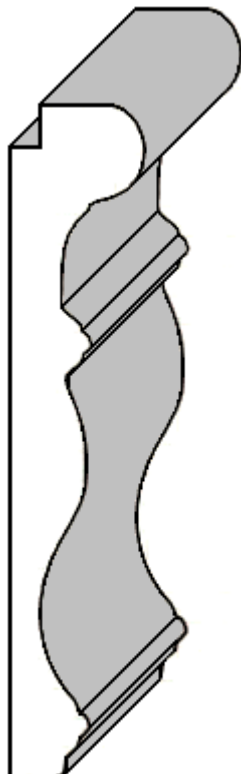

HIGH DESERT HARDWOOD

Moulding Profiles

Warehouse: 1758 East State Street, Eagle, Idaho 83616 Phone: (208) 939-9366 FAX: (208) 939-9361

STOP

SCRIBE

HDM 143
1/4" x 3/4"

BULLNOSE

HDM 873 HDM 887
7/16" x 2-1/4" 3/8" x 1-1/4"

COLONIAL

HDM 947
3/8" x 1-1/4"

HDM 948
1/2" x O.E.

HDM 950
9/16" x 2"

HDM 999
7/16" x 1-1/4"

VALANCE

HDM V-3
7/8" x 3"

HDM VAL
11/16" x 3-1/2"