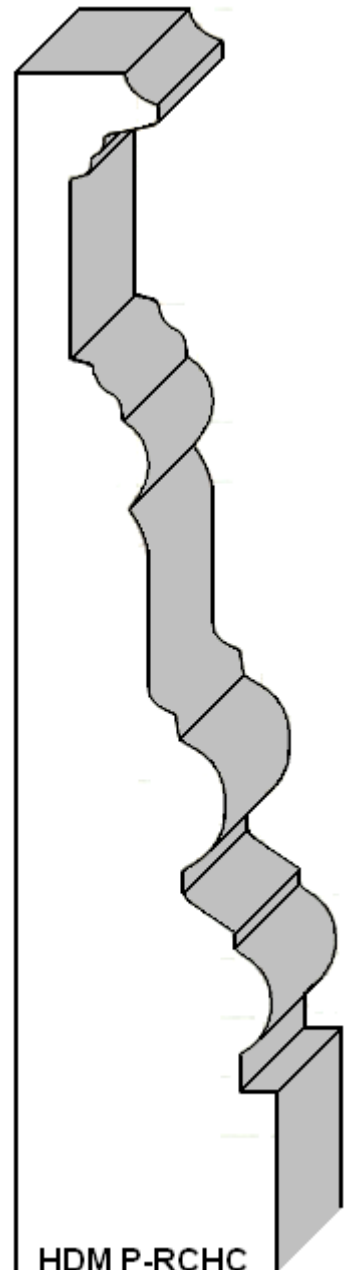

HIGH DESERT HARDWOOD

Moulding Profiles

Warehouse: 1758 East State Street, Eagle, Idaho 83616 Phone: (208) 939-9366 FAX: (208) 939-9361

PLINTH

HDM P138
1-3/8" x O.E.

HDM P139
1-1/4" x O.E.

HDM P316
1-3/16" x O.E.

HDM P60
1-1/4" x O.E.

HIGH DESERT HARDWOOD

Moulding Profiles

Warehouse: 1758 East State Street, Eagle, Idaho 83616 Phone: (208) 939-9366 FAX: (208) 939-9361

PLINTH

HDM P61
1-1/16" x O.E.

HDM P65
13/16" x O.E.

HDM P66
1-3/16" x O.E.

HDM P67
1-1/8" x O.E.

HIGH DESERT HARDWOOD

Moulding Profiles

Warehouse: 1758 East State Street, Eagle, Idaho 83616 Phone: (208) 939-9366 FAX: (208) 939-9361

PLINTH

HDM P69
1-1/4" x O.E.

HDM P77
1-1/8" x O.E.

HDM PHS
Open-thickness
x Open-ended

HDM P-RCHC
1-3/8" x O.E.