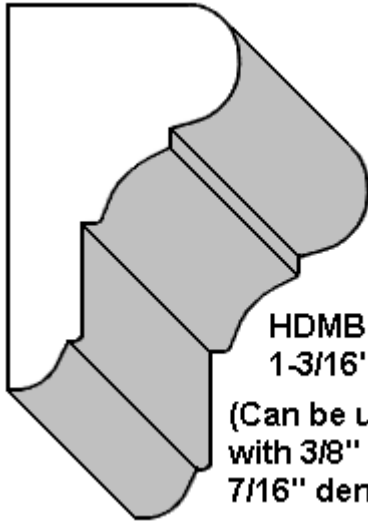

### FURNITURE CROWN / FLAT BACK CABINET

**HDMBR 402**  
1-3/16" x 2"

(Can be used  
with 3/8" rope or  
7/16" dentil)

### SOFFIT CROWN

**HDM 53**  
1 1/16" x 3-3/4"

**HDM 58**  
3/4" x 2-9/16"  
9/16" x 2-3/8"

**HDM 61**  
15/16" x 4-1/4"