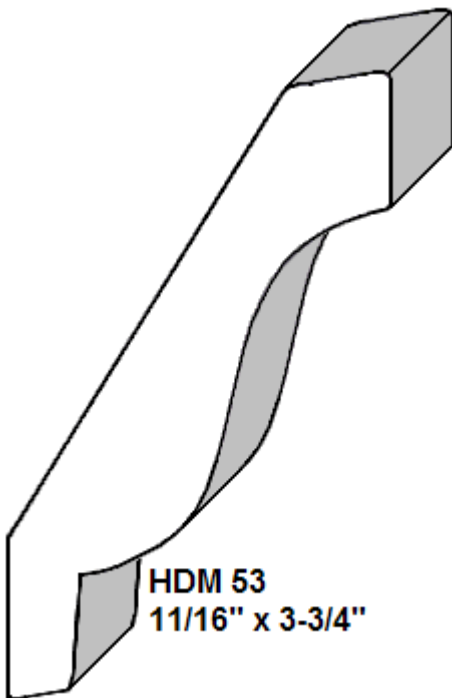

SOFFIT CROWN

HDM 53
1 1/16" x 3-3/4"