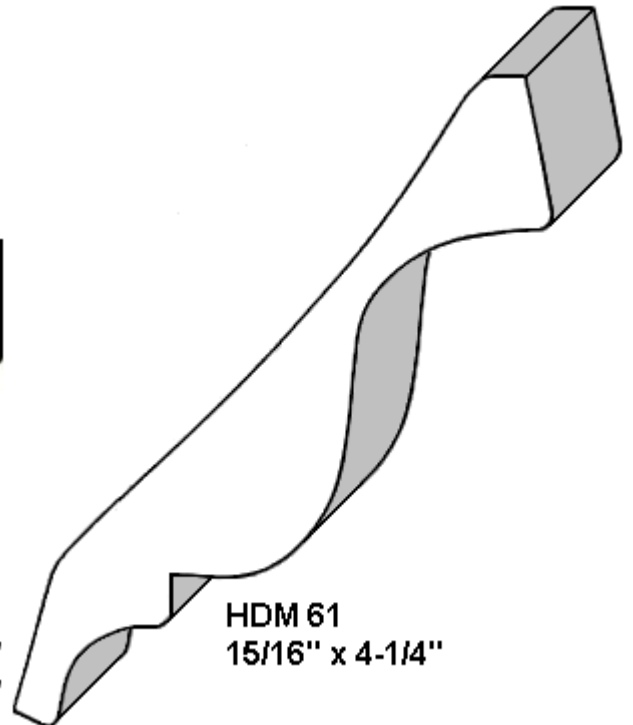

### FURNITURE CROWN / FLAT BACK CABINET

**HDMBR 402**  
1-3/16" x 2"

(Can be used  
with 3/8" rope or  
7/16" dentil)

### SOFFIT CROWN

**HDM 53**  
1 1/16" x 3-3/4"

**HDM 58**  
3/4" x 2-9/16"  
9/16" x 2-3/8"

**HDM 61**  
15/16" x 4-1/4"