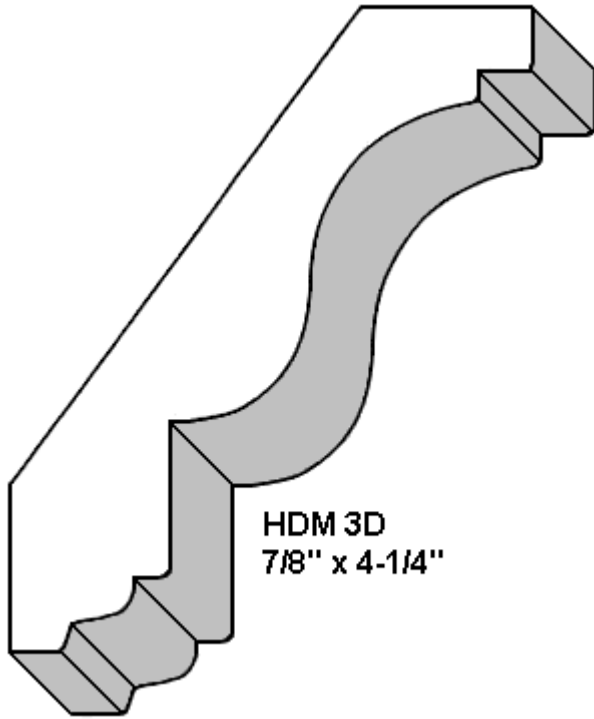

HIGH DESERT HARDWOOD

Moulding Profiles

Warehouse: 1758 East State Street, Eagle, Idaho 83616 Phone: (208) 939-9366 FAX: (208) 939-9361

DENTIL CROWN

HDM 3D
7/8" x 4-1/4"

HDM 4D
1 1/16" x 4-1/2"

CAN ALSO BE USED
FOR BAR RAIL

DENTIL

DENTIL

7/16" x 5/8"

- M DEN C: Cherry
- M DEN M: Maple
- M DEN P: Poplar
- M DEN RO: Red Oak
- M DEN W: Walnut

ROPE (Half Round Rope)

HDBR 12
1/4" x 1/2"

Alder, Cherry, Maple,
Poplar, Red Oak, Black
Walnut