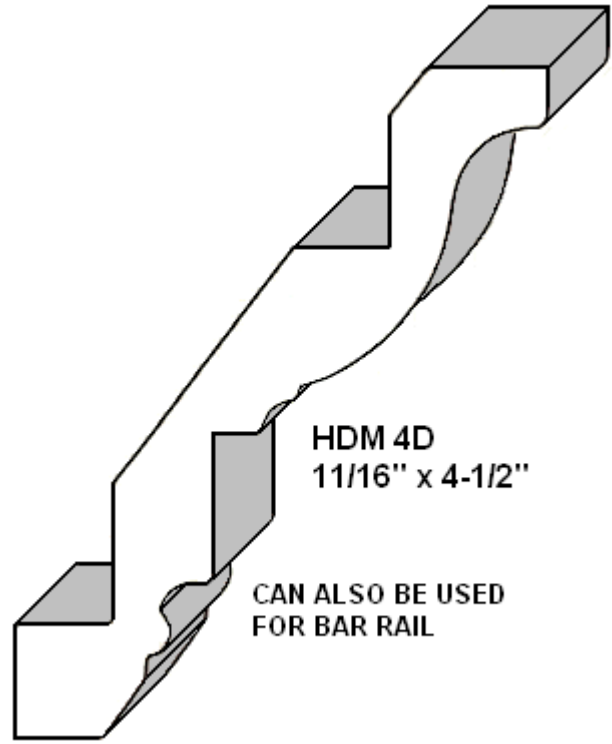

HIGH DESERT HARDWOOD

Moulding Profiles

Warehouse: 1758 East State Street, Eagle, Idaho 83616 Phone: (208) 939-9366 FAX: (208) 939-9361

DENTIL CROWN

HDM 3D
7/8" x 4-1/4"

HDM 4D
1 1/16" x 4-1/2"

CAN ALSO BE USED
FOR BAR RAIL

DENTIL

DENTIL

7/16" x 5/8"

- M DEN C: Cherry
- M DEN M: Maple
- M DEN P: Poplar
- M DEN RO: Red Oak
- M DEN W: Walnut

ROPE (Half Round Rope)

HDBR 12
1/4" x 1/2"

Alder, Cherry, Maple,
Poplar, Red Oak, Black
Walnut