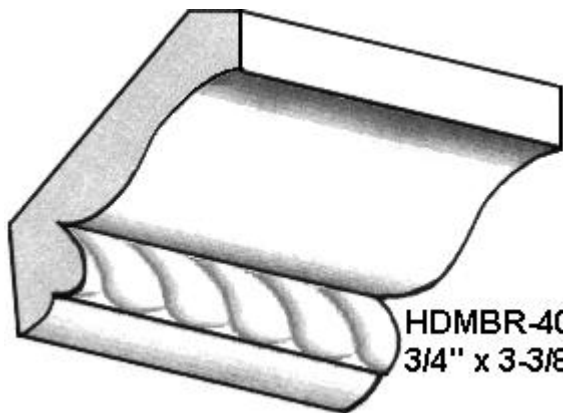

HDMBR-401
3/4" x 3-3/8"